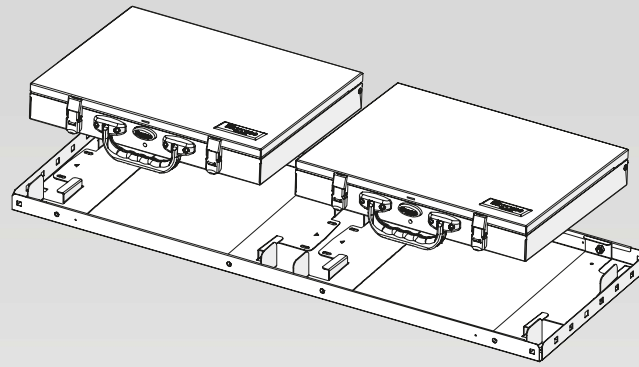

Open shelves with adapters and cases

Estantes abiertos con maletines

Code Código	Dimensions Dim. espacio	No. cases Cant. Maletines	Case code Código Maletines	Code Código	Dimensions Dim. espacio	No. cases Cant. Maletines	Case code Código Maletines	Code Código	Dimensions Dim. espacio	No. cases Cant. Maletines	Case code Código Maletines
KKS20331B0033	507x108x310	1	XMS20231	KKS30441B0045	760x144x410	1	XMS20336KPC12	KKS40336B0028	1.014x108x360	2	VP6617
KKS20336B0027	507x108x360	1	XMS20236KPC23	KKS30536B0030	760x180x360	1	XMS20436KPC46	KKS40341B0027	1.014x108x410	2	XMS20236KPC23
KKS20336B0028	507x108x360	1	VP6617	KKS30541B0030	760x180x410	1	XMS20436KPC46	KKS40341B0028	1.014x108x410	2	VP6617
KKS20341B0027	507x108x410	1	XMS20236KPC23	KKS30636B0031	760x216x310	1	XMS20536	KKS40436B0029	1.014x144x360	2	XMS20336KPC48
KKS20341B0028	507x108x410	1	VP6617	KKS30636B0032	760x216x360	1	VP4433	KKS40441B0029	1.014x144x410	2	XMS20336KPC48
KKS20436B0029	507x144x360	1	XMS20336KPC48	KKS30641B0031	760x216x410	1	XMS20536	KKS40536B0030	1.014x180x360	2	XMS20436KPC46
KKS20436B0041	507x144x360	1	XMS20336KPC04	KKS30641B0032	760x216x410	1	VP4433	KKS40541B0030	1.014x180x410	2	XMS20436KPC46
KKS20436B0042	507x144x360	1	XMS20336KPC06	KKS40436B0041	1.014x144x360	1	XMS20336KPC04	KKS40636B0031	1.014x216x360	2	XMS20536
KKS20436B0043	507x144x360	1	XMS20336KPC08	KKS40436B0042	1.014x144x360	1	XMS20336KPC06	KKS40636B0032	1.014x216x360	2	VP4433
KKS20436B0044	507x144x360	1	XMS20336KPC10	KKS40436B0043	1.014x144x360	1	XMS20336KPC08	KKS40641B0031	1.014x216x410	2	XMS20536
KKS20436B0045	507x144x360	1	XMS20336KPC12	KKS40436B0044	1.014x144x360	1	XMS20336KPC10	KKS40641B0032	1.014x216x410	2	VP4433
KKS20441B0029	507x144x410	1	XMS20336KPC48	KKS40436B0045	1.014x144x360	1	XMS20336KPC12	KKS50331B0033	1.268x108x310	2	XMS20536
KKS20441B0041	507x144x410	1	XMS20336KPC04	KKS40441B0041	1.014x144x410	1	XMS20336KPC04	KKS50336B0027	1.268x108x360	2	XMS20236KPC23
KKS20441B0042	507x144x410	1	XMS20336KPC06	KKS40441B0042	1.014x144x410	1	XMS20336KPC06	KKS50336B0028	1.268x108x360	2	VP6617
KKS20441B0043	507x144x410	1	XMS20336KPC08	KKS40441B0043	1.014x144x410	1	XMS20336KPC08	KKS50341B0027	1.268x108x410	2	XMS20336KPC23
KKS20441B0044	507x144x410	1	XMS20336KPC10	KKS40441B0044	1.014x144x410	1	XMS20336KPC10	KKS50341B0028	1.268x108x410	2	VP6617
KKS20441B0045	507x144x410	1	XMS20336KPC12	KKS40441B0045	1.014x144x410	1	XMS20336KPC12	KKS50436B0029	1.268x144x360	2	XMS20336KPC48
KKS20536B0030	507x180x360	1	XMS20436KPC46	KKS50436B0041	1.267x144x360	1	XMS20336KPC04	KKS50441B0029	1.268x144x410	2	XMS20336KPC48
KKS20541B0030	507x180x410	1	XMS20436KPC46	KKS50436B0042	1.267x144x360	1	XMS20336KPC06	KKS50536B0030	1.268x180x360	2	XMS20436KPC46
KKS20636B0031	507x216x310	1	XMS20536	KKS50436B0043	1.267x144x360	1	XMS20336KPC08	KKS50541B0030	1.268x180x410	2	XMS20436KPC46
KKS20636B0032	507x216x360	1	VP4433	KKS50436B0044	1.267x144x360	1	XMS20336KPC10	KKS50636B0031	1.268x216x360	2	XMS20536
KKS20641B0031	507x216x410	1	XMS20536	KKS50436B0045	1.267x144x360	1	XMS20336KPC12	KKS50636B0032	1.268x216x360	2	VP4433
KKS20641B0032	507x216x410	1	VP4433	KKS50441B0041	1.267x144x410	1	XMS20336KPC04	KKS50641B0031	1.268x216x410	2	XMS20536
KKS30331B0033	760x108x310	1	XMS20536	KKS50441B0042	1.267x144x410	1	XMS20336KPC06	KKS50641B0032	1.268x216x410	2	VP4433
KKS30336B0027	760x108x360	1	XMS20236KPC23	KKS50441B0043	1.267x144x410	1	XMS20336KPC08	KKS60331B0033	1.521x108x310	3	XMS20536
KKS30336B0028	760x108x360	1	VP6617	KKS50441B0044	1.267x144x410	1	XMS20336KPC10	KKS60336B0027	1.521x108x360	3	XMS20236KPC23
KKS30341B0027	760x108x410	1	XMS20236KPC23	KKS50441B0045	1.267x144x410	1	XMS20336KPC12	KKS60336B0028	1.521x108x360	3	VP6617
KKS30341B0028	760x108x410	1	VP6617	KKS60436B0041	1.521x144x360	1	XMS20336KPC04	KKS60341B0027	1.521x108x410	3	XMS20236KPC23
KKS30436B0029	760x144x360	1	XMS20336KPC48	KKS60436B0042	1.521x144x360	1	XMS20336KPC06	KKS60341B0028	1.521x108x410	3	VP6617
KKS30436B0041	760x144x360	1	XMS20336KPC04	KKS60436B0043	1.521x144x360	1	XMS20336KPC08	KKS60436B0029	1.521x144x360	3	XMS20336KPC48
KKS30436B0042	760x144x360	1	XMS20336KPC06	KKS60436B0044	1.521x144x360	1	XMS20336KPC10	KKS60441B0029	1.521x144x410	3	XMS20336KPC48
KKS30436B0043	760x144x360	1	XMS20336KPC08	KKS60436B0045	1.521x144x360	1	XMS20336KPC12	KKS60536B0030	1.521x180x360	3	XMS20436KPC46
KKS30436B0044	760x144x360	1	XMS20336KPC10	KKS60441B0041	1.521x144x410	1	XMS20336KPC04	KKS60541B0030	1.521x180x410	3	XMS20436KPC46
KKS30436B0045	760x144x360	1	XMS20336KPC12	KKS60441B0042	1.521x144x410	1	XMS20336KPC06	KKS60636B0031	1.521x216x360	3	XMS20536
KKS30441B0029	760x144x410	1	XMS20336KPC48	KKS60441B0043	1.521x144x410	1	XMS20336KPC08	KKS60636B0032	1.521x216x360	3	VP4433
KKS30441B0041	760x144x410	1	XMS20336KPC04	KKS60441B0044	1.521x144x410	1	XMS20336KPC10	KKS60641B0031	1.521x216x410	3	XMS20536
KKS30441B0042	760x144x410	1	XMS20336KPC06	KKS60441B0045	1.521x144x410	1	XMS20336KPC12	KKS60641B0032	1.521x216x410	3	VP4433