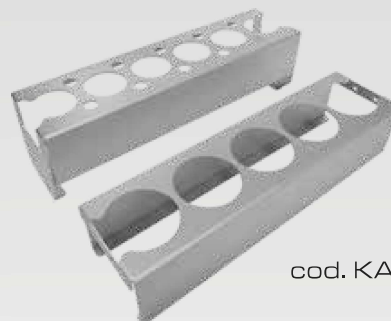

cod. KA / KSA

Code/Código	Description/Descripción	Prof.	Q.tà Max bombolette
ZAD00231	Can holder frame to be applied on shelf H. 72 mm <i>Bastidores porta bombonas para estantes de estantería H.72 mm</i>	310	3
ZAD00236		360	4
ZAD00241		410	5
ZSA00231	Silicone cartridge holder frame to be applied on shelf H. 72 mm <i>Bastidores porta cartuchos de silicona para estantes de estantería H.72 mm</i>	310	4
ZSA00236		360	5
ZSA00241		410	6
KAD00531	Adapter and can holder frame kit to be applied on shelf H. 180 mm <i>Kit bastidores porta bombonas para estantes de estantería H.180 mm</i>	310	3
KAD00536		360	4
KAD00541		410	5
KSA00531	Adapter and silicone cartridge holder frame kit to be applied on shelf H. 180 mm <i>Kit bastidores porta cartuchos de silicona para estantes de estantería H. 180 mm</i>	310	4
KSA00536		360	5
KSA00541		410	6

Shelves with 1 spray can holder Estantes de estantería completos con 1 bastidor portabombonas

Code Código	Dimensions Medidas	Max. num. of holders Cantidad máx. de bastidores	Code Código	Dimensions Medidas	Max. num. of holders Cantidad máx. de bastidores
KDS10531B0001	253x180x310	1	KDS40531B0001	1.014x180x310	8
KDS10536B0001	253x180x360	1	KDS40536B0001	1.014x180x360	8
KDS10541B0001	253x180x410	1	KDS40541B0001	1.014x180x410	8
KDS20531B0001	507x180x310	4	KDS50531B0001	1.268x180x310	10
KDS20536B0001	507x180x360	4	KDS50536B0001	1.268x180x360	10
KDS20541B0001	507x180x410	4	KDS50541B0001	1.268x180x410	10
KDS30531B0001	760x180x310	6	KDS60531B0001	1.521x180x310	12
KDS30536B0001	760x180x360	6	KDS60536B0001	1.521x180x360	12
KDS30541B0001	760x180x410	6	KDS60541B0001	1.521x180x410	12