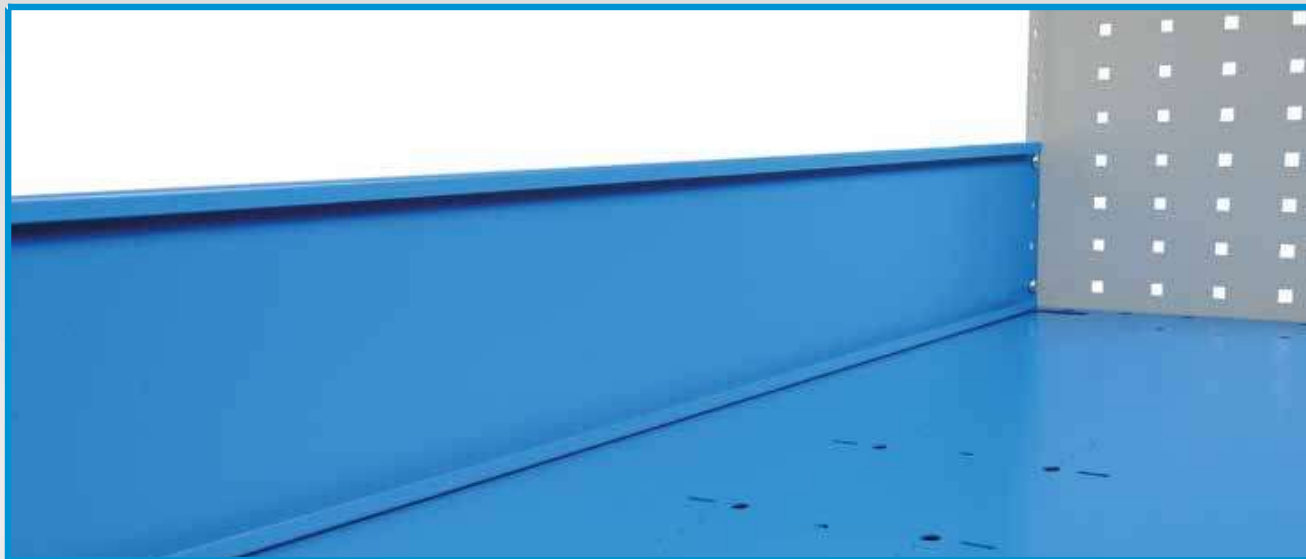

Back panels Paneles de cierre

Back panels are horizontal elements for use behind shelves. In conjunction with other Syncro Syncro components they help to form enclosed storage spaces.

XSP back panels with special bottom fins are available for XDS shelves with dividers.

Los paneles de cierre son elementos horizontales que, utilizados junto a otros componentes Syncro Syncro, permiten definir espacios y huecos destinados a guardar materiales que el usuario desea almacenar dentro de los equipamientos.

Para las filas de estantería con separadores XDS pueden utilizarse los específicos paneles de cierre con enganche XSP.

	Code/Código	Dimensions/Medidas	Code/Código	Dimensions/Medidas	Code/Código	Dimensions/Medidas
	XCP10300	253x108	XCP10400	253x144	XCP10500	253x180
	XCP20300	507x108	XCP20400	507x144	XCP20500	507x180
	XCP30300	760x108	XCP30400	760x144	XCP30500	760x180
	XCP40300	1.014x108	XCP40400	1.014x144	XCP40500	1.014x180
	XCP50300	1.268x108	XCP50400	1.268x144	XCP50500	1.268x180
	XCP60300	1.521x108	XCP60400	1.521x144	XCP60500	1.521x180