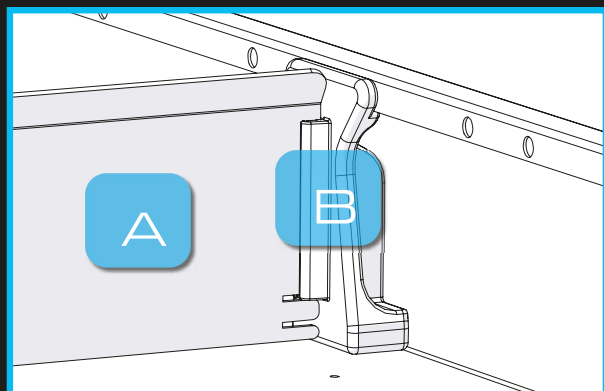

Estantes con alfombrilla y separadores

Los estantes han sido fabricados en acero de alta resistencia. La alfombrilla en goma especial antideslizante ultraligera es de serie. Para reducir el peso al máximo, todos los separadores han sido fabricados en aleación de aluminio anodizado.

El número de separadores que pueden introducirse varía de 1 a 12, según la longitud de la bandeja.

Gracias al sistema exclusivo "VIBRASTOP", constituido por aplicaciones en plástico (B) que aíslan los separadores (A) de la bandeja, todas las vibraciones se eliminan, garantizando la ausencia de ruidos.