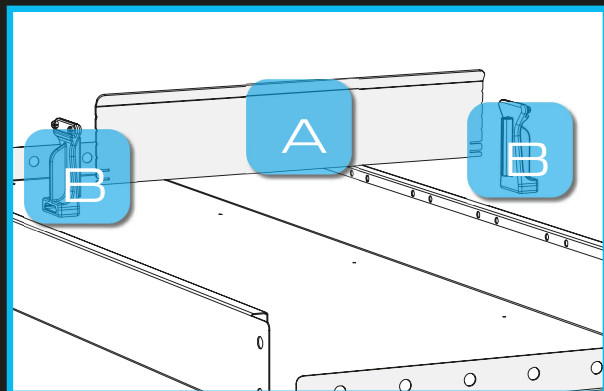

## Shelves with non-slip mats and dividers

Syncro shelves are made from high-strength steel. A non-slip mat in special, ultra-light rubber is supplied as standard. Shelf space dividers are made from anodised aluminium for maximum weight saving.

Depending on their length, shelves can be fitted with 1 to 12 dividers.

Syncro's exclusive "VIBRASTOP" system uses special plastic clips (B) to prevent contact between the dividers (A) and the shelf itself, eliminating vibration and noise.