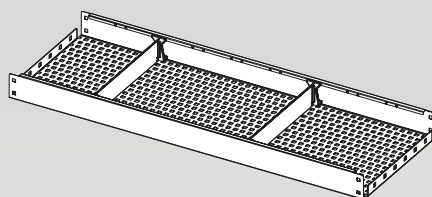

Low-back shelves with non-slip mats and dividers

Repisas bajas de estantes con alfombrilla y separadores

Code Código	No. dividers Separadores	Size Medidas	Code Código	No. dividers Separadores	Size Medidas	Code Código	No. dividers Separadores	Size Medidas	Code Código	No. dividers Separadores	Size Medidas
XDS10221KMD00	0	253x72x210	XDS50236KMD03	3	1.268x72x360	KDS20241KMD04	4	507x72x410	KDS50226KMD06	6	1.268x72x260
XDS10226KMD00	0	253x72x260	XDS50241KMD03	3	1.268x72x410	KDS30221KMD04	4	760x72x210	KDS50226KMD10	10	1.268x72x260
XDS10231KMD00	0	253x72x310	XDS60221KMD04	4	1.521x72x210	KDS30221KMD06	6	760x72x210	KDS50231KMD06	6	1.268x72x310
XDS10236KMD00	0	253x72x360	XDS60226KMD04	4	1.521x72x260	KDS30226KMD04	4	760x72x260	KDS50231KMD10	10	1.268x72x310
XDS10241KMD00	0	253x72x410	XDS60231KMD04	4	1.521x72x310	KDS30226KMD06	6	760x72x260	KDS50236KMD06	6	1.268x72x360
XDS20221KMD01	1	507x72x210	XDS60236KMD04	4	1.521x72x360	KDS30231KMD04	4	760x72x310	KDS50236KMD10	10	1.268x72x360
XDS20226KMD01	1	507x72x260	XDS60241KMD04	4	1.521x72x410	KDS30231KMD06	6	760x72x310	KDS50241KMD06	6	1.268x72x410
XDS20231KMD01	1	507x72x310	XDS70221KMD05	5	1.775x72x210	KDS30236KMD04	4	760x72x360	KDS50241KMD10	10	1.268x72x410
XDS20236KMD01	1	507x72x360	XDS70226KMD05	5	1.775x72x260	KDS30236KMD06	6	760x72x360	KDS60221KMD08	8	1.521x72x210
XDS20241KMD01	1	507x72x410	KDS10221KMD01	1	253x72x210	KDS30241KMD04	4	760x72x410	KDS60221KMD12	12	1.521x72x210
XDS30221KMD02	2	760x72x210	KDS10226KMD01	1	253x72x260	KDS30241KMD06	6	760x72x410	KDS60226KMD08	8	1.521x72x260
XDS30226KMD02	2	760x72x260	KDS10231KMD01	1	253x72x310	KDS40221KMD04	4	1.014x72x210	KDS60226KMD12	12	1.521x72x260
XDS30231KMD02	2	760x72x310	KDS10236KMD01	1	253x72x360	KDS40221KMD08	8	1.014x72x210	KDS60231KMD08	8	1.521x72x310
XDS30236KMD02	2	760x72x360	KDS10241KMD01	1	253x72x410	KDS40226KMD04	4	1.014x72x260	KDS60231KMD12	12	1.521x72x310
XDS30241KMD02	2	760x72x410	KDS20221KMD02	2	507x72x210	KDS40226KMD08	8	1.014x72x260	KDS60236KMD08	8	1.521x72x360
XDS40221KMD02	2	1.014x72x210	KDS20221KMD04	4	507x72x210	KDS40231KMD04	4	1.014x72x310	KDS60236KMD12	12	1.521x72x360
XDS40226KMD02	2	1.014x72x260	KDS20226KMD02	2	507x72x260	KDS40231KMD08	8	1.014x72x310	KDS60241KMD08	8	1.521x72x410
XDS40231KMD02	2	1.014x72x310	KDS20226KMD04	4	507x72x260	KDS40236KMD04	4	1.014x72x360	KDS60241KMD12	12	1.521x72x410
XDS40236KMD02	2	1.014x72x360	KDS20231KMD02	2	507x72x310	KDS40236KMD08	8	1.014x72x360	KDS70221KMD09	9	1.775x72x210
XDS40241KMD02	2	1.014x72x410	KDS20231KMD04	4	507x72x310	KDS40241KMD04	4	1.014x72x410	KDS70221KMD14	14	1.775x72x210
XDS50221KMD03	3	1.268x72x210	KDS20236KMD02	2	507x72x360	KDS40241KMD08	8	1.014x72x410	KDS70226KMD09	9	1.775x72x260
XDS50226KMD03	3	1.268x72x260	KDS20236KMD04	4	507x72x360	KDS50221KMD06	6	1.268x72x210	KDS70226KMD14	14	1.775x72x260
XDS50231KMD03	3	1.268x72x310	KDS20241KMD02	2	507x72x410	KDS50221KMD10	10	1.268x72x210